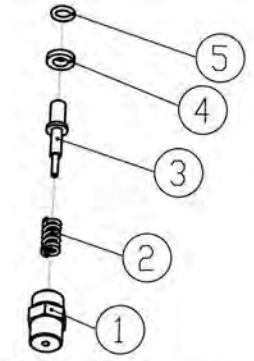

HOSE, 3100PSI 1/4 X 25' BLACK  
PART NO. 7105238

SOAP HOSE, 1/4 X 51"  
PART NO. 7101682

ECN# DC13-0085

<b>FNA-GROUP</b>			
<small>1265 INDUSTRIAL STREET, DECATUR, AR 72722</small>			
TITLE:		<b>OEM PUMP</b>	
		3000PSI @2.4GPM VERTICAL WITH POWER BOOST	
SIZE	DWC. NO.	REV	
<b>C</b>	<b>510003</b>	<b>A</b>	
WEIGHT:		SCALE: 1:1	SHEET: 1 OF 3

12 PART NO. 7105741

OIL SEAL KIT		
ITEM	QTY	DESCRIPTION
1	3	SEAL, OIL

14 PART NO. 7106627

WATER SEAL KIT		
ITEM	QTY	DESCRIPTION
1	3	HIGH PRESSURE SEAL
2	3	BACK RING
3	3	O-RING
4	3	LOW PRESSURE SEAL

16 PART NO. 7104223

VALVE KIT		
ITEM	QTY	DESCRIPTION
1	6	VALVE CASE
2	6	SPRING
3	6	VALVE PLATE
4	6	VALVE SEAT
5	6	O-RING

18 PART NO. 7106628

BOOST VALVE KIT		
ITEM	QTY	DESCRIPTION
1	1	VALVE CASE
2	1	VALVE SPRING
3	1	VALVE POLE
4	1	VALVE PLATE
5	1	O-RING

25 PART NO. 7104228

SOAP INJECTOR KIT		
ITEM	QTY	DESCRIPTION
1	1	HOSE BARB
2	1	O-RING
3	1	O-RING
4	1	STEEL BALL
5	1	SPRING

33 PART NO. 7106630

VENTURI TUBE KIT		
ITEM	QTY	DESCRIPTION
1	1	O-RING
2	1	CHECK VALVE CORE
3	1	CHECK VALVE SPRING
4	1	NOZZLE
5	1	O-RING
6	1	VENTURI TUBE
7	1	O-RING