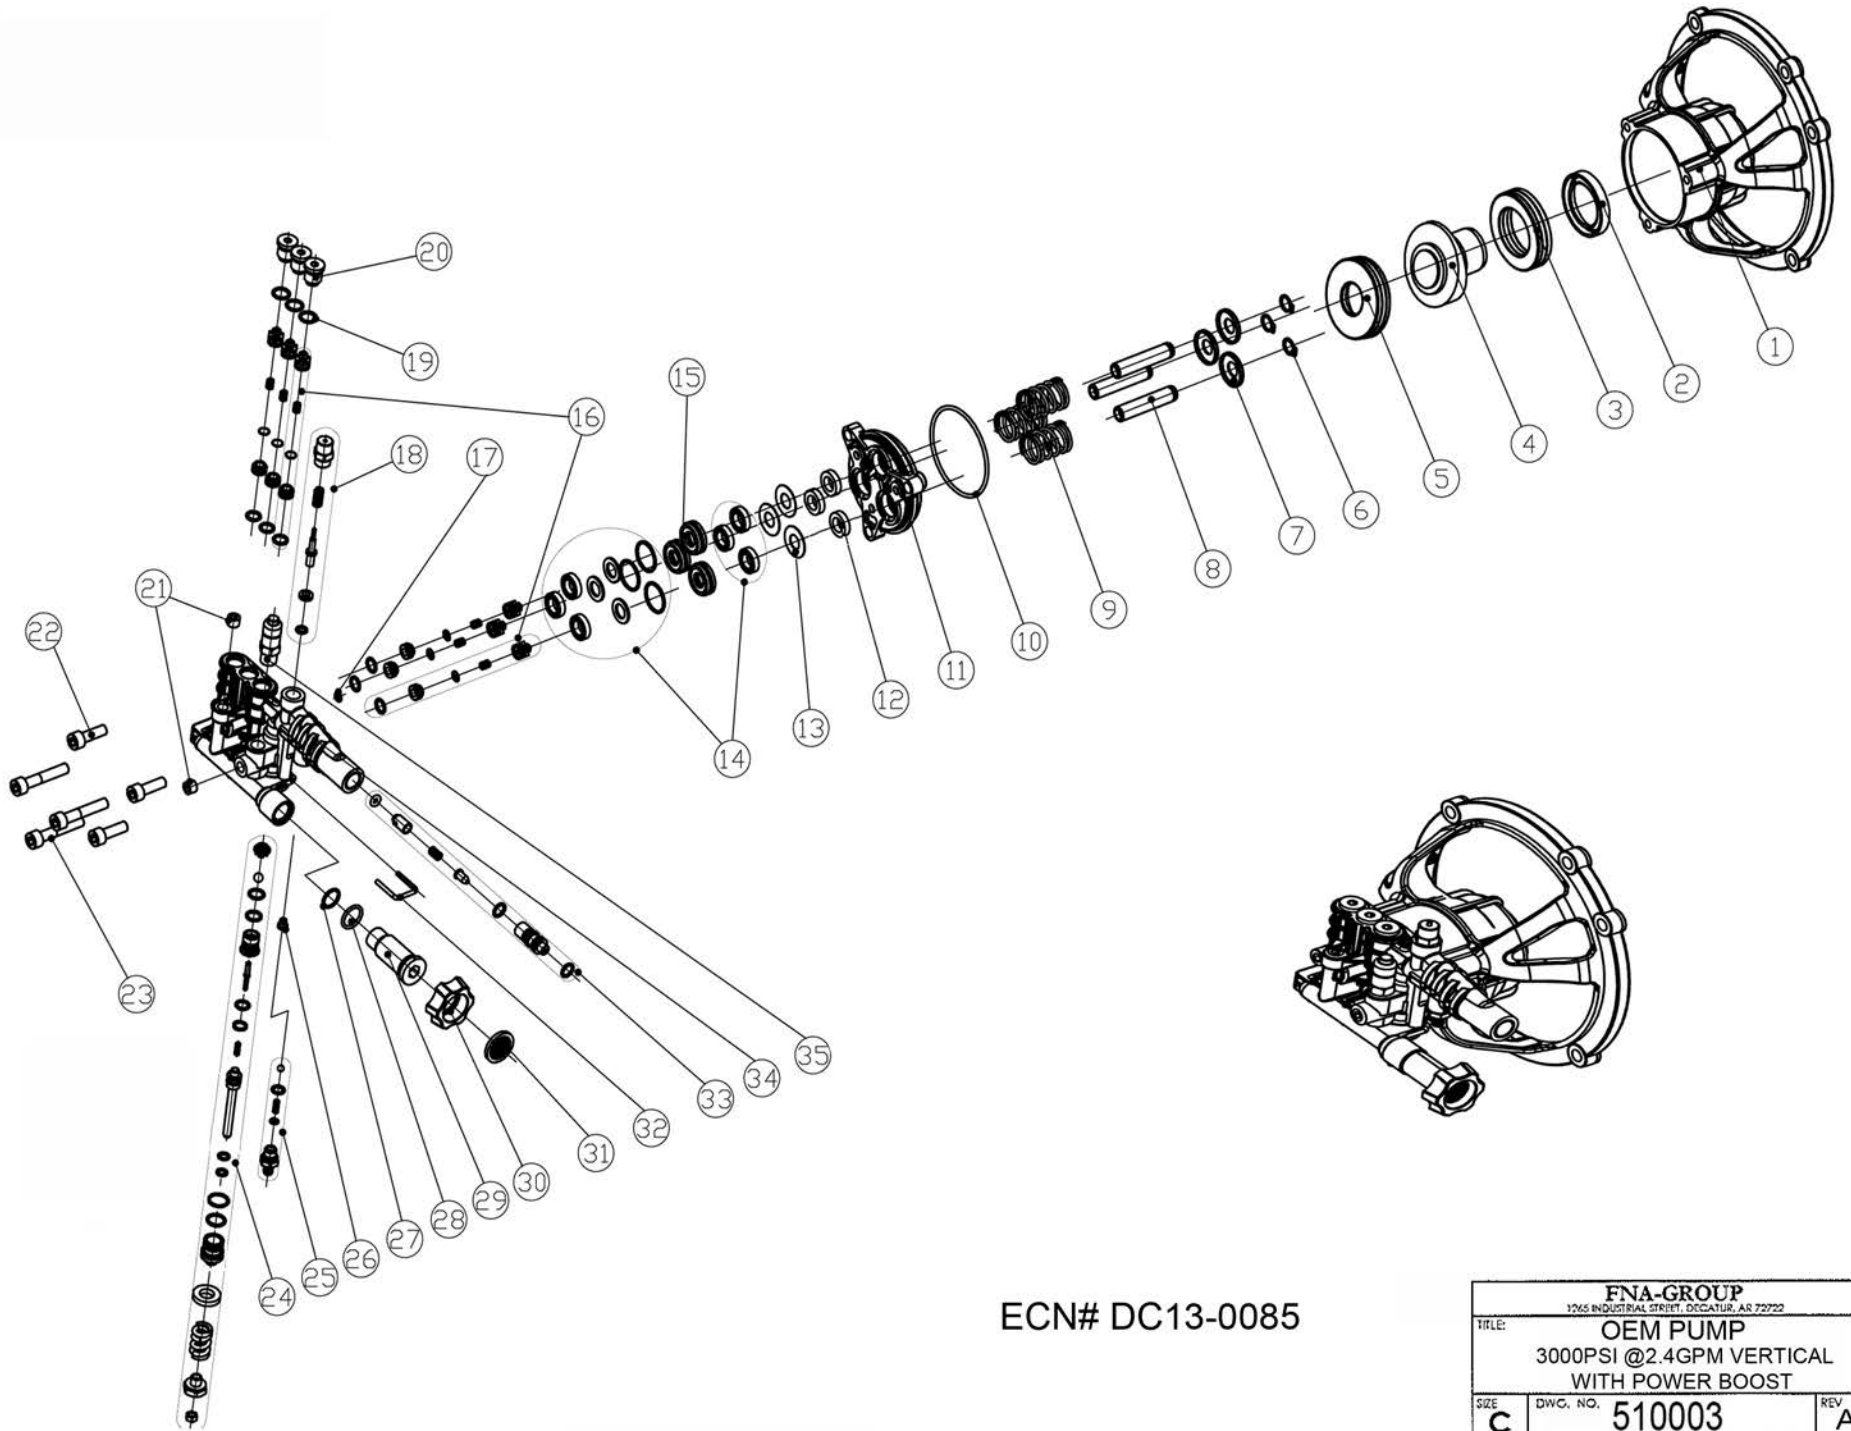

### PUMP IDENTIFICATION TABLE

MACHINE SERIAL NO.	PUMP TYPE	PUMP KIT NO.	PUMP PART NO.
300163-300363	2500PSI@2.0GPM	N/A	7105575
300364-392620	2400PSI@2.0GPM	7106905	7105646
392620-PRESENT	3000PSI@2.4GPM	7105466	510014

\*  
\*

\* NOT SHOWN

PUMP 7105575 NOT SHOWN IN MODEL VIEW

SIZE <b>A</b>	DWG. NO. 60601-S	REV. <b>B</b>
SCALE: N/A	ECN# DC13-0143	SHEET 3 OF 14

GUN, 3000PSI M22(M) M22(F)  
PART NO. 7104847

LANCE, 16IN QC, M22(M)  
PART NO. 7103550

HOSE, 3100PSI 1/4 X 25' BLACK  
PART NO. 7105238

SOAP HOSE, 1/4 X 51"  
PART NO. 7101682

ECN# DC13-0085

<b>FNA-GROUP</b>			
<small>1265 INDUSTRIAL STREET, DECATUR, AR 72722</small>			
TITLE:		<b>OEM PUMP</b>	
		3000PSI @2.4GPM VERTICAL WITH POWER BOOST	
SIZE	DWC. NO.	REV	
<b>C</b>	<b>510003</b>	<b>A</b>	
WEIGHT:		SCALE: 1:1	SHEET: 1 OF 3

25 PART NO. 7104228

SOAP INJECTOR KIT		
ITEM	QTY	DESCRIPTION
1	1	HOSE BARB
2	1	O-RING
3	1	O-RING
4	1	STEEL BALL
5	1	SPRING

33 PART NO. 7106630

VENTURI TUBE KIT		
ITEM	QTY	DESCRIPTION
1	1	O-RING
2	1	CHECK VALVE CORE
3	1	CHECK VALVE SPRING
4	1	NOZZLE
5	1	O-RING
6	1	VENTURI TUBE
7	1	O-RING