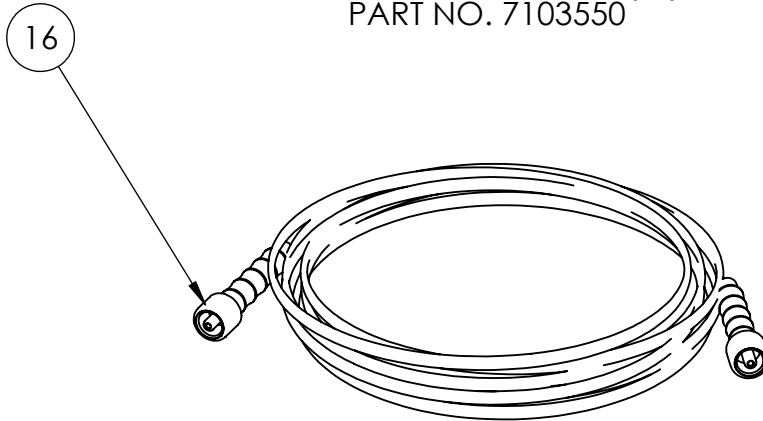

HOSE, 3100PSI 1/4 X 25' BLACK  
PART NO. 7105238

SOAP HOSE, 1/4 X 51"  
PART NO. 7101682

ECN# DC13-0085

<b>FNA-GROUP</b>			
<small>1265 INDUSTRIAL STREET, DECATUR, AR 72722</small>			
TITLE:		<b>OEM PUMP</b>	
		3000PSI @2.4GPM VERTICAL WITH POWER BOOST	
SIZE	DWC. NO.	REV	
<b>C</b>	<b>510003</b>	<b>A</b>	
WEIGHT:		SCALE: 1:1	SHEET: 1 OF 3