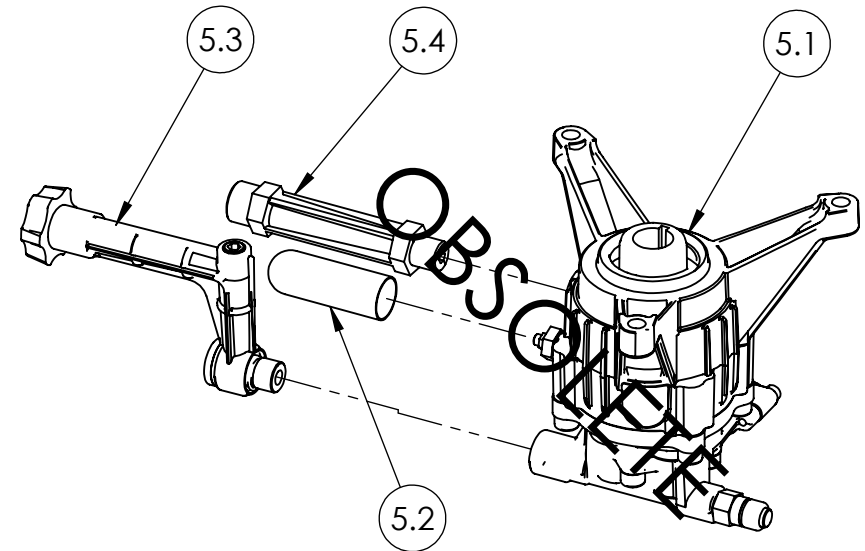

ITEM	PART NO	DESCRIPTION	QTY.
5.1	510014	OEM PUMP, 3000PSI @ 2.4GPM	1
5.2		CAP, UNLOADER COVER	1
5.3		BOLT, FLANGE 5/16-18	3
5.4		NUT, WHIZ, 5/16-18	3

*
*

* NOT SHOWN

ITEM	PART NO	DESCRIPTION	QTY.
5.1	7105646	PUMP, VERTICAL 2400PSI @ 2.0GPM	1
5.2		CAP, BLACK VINYL	1
5.3		EXTENSION, INLET	1
5.4		EXTENSION, OUTLET	1
5.5		BOLT, FLAGE 5/16-18	1
5.6		NUT, WHIZ, 5/16-18	1

*
*

* NOT SHOWN

PUMP 7105575 NOT SHOWN IN MODEL VIEW

SIZE A	DWG. NO. 60601-S	REV. B
SCALE: N/A	ECN# DC13-0143	SHEET 3 OF 14