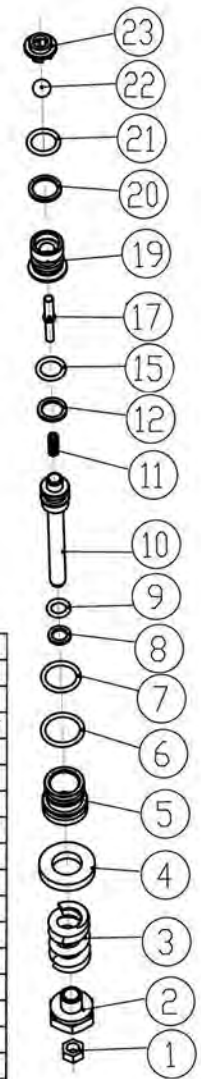

24 PART NO. 7104226

UNLOADER KIT		
ITEM	QTY	DESCRIPTION
1	1	NUT
2	1	ADJUSTING NUT
3	1	SPRING
4	1	SEATING RING
5	1	VALVE SHEATH
6	1	O-RING
7	1	O-RING
8	1	CHECKING RING
9	1	O-RING
10	1	VALVE POLE
11	1	SPRING
12	1	CHECKING RING
15	1	O-RING
17	1	PIN
19	1	UPPER SEAT
20	1	CHECKING RING
21	1	O-RING
22	1	STEEL BALL
23	1	BACK SEAT

ECN# DC13-0085

FNA-GROUP
1265 INDUSTRIAL STREET, DECATUR, AR 72722

TITLE: **OEM PUMP**
3000PSI @2.4GPM VERTICAL
WITH POWER BOOST

SIZE: **C** DWG. NO. **510003** REV **A**

WEIGHT: SCALE: 1:1 SHEET: 2 OF 3