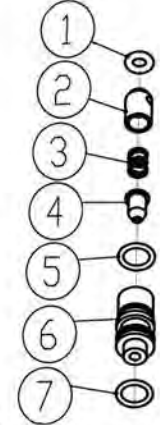

VALVE KIT		
ITEM	QTY	DESCRIPTION
1	6	VALVE CASE
2	6	SPRING
3	6	VALVE PLATE
4	6	VALVE SEAT
5	6	O-RING

18 PART NO. 7106628

BOOST VALVE KIT		
ITEM	QTY	DESCRIPTION
1	1	VALVE CASE
2	1	VALVE SPRING
3	1	VALVE POLE
4	1	VALVE PLATE
5	1	O-RING

25 PART NO. 7104228

SOAP INJECTOR KIT		
ITEM	QTY	DESCRIPTION
1	1	HOSE BARB
2	1	O-RING
3	1	O-RING
4	1	STEEL BALL
5	1	SPRING

33 PART NO. 7106630

VENTURI TUBE KIT		
ITEM	QTY	DESCRIPTION
1	1	O-RING
2	1	CHECK VALVE CORE
3	1	CHECK VALVE SPRING
4	1	NOZZLE
5	1	O-RING
6	1	VENTURI TUBE
7	1	O-RING

24 PART NO. 7104226

UNLOADER KIT		
ITEM	QTY	DESCRIPTION
1	1	NUT
2	1	ADJUSTING NUT
3	1	SPRING
4	1	SEATING RING
5	1	VALVE SHEATH
6	1	O-RING
7	1	O-RING
8	1	CHECKING RING
9	1	O-RING
10	1	VALVE POLE
11	1	SPRING
12	1	CHECKING RING
15	1	O-RING
17	1	PIN
19	1	UPPER SEAT
20	1	CHECKING RING
21	1	O-RING
22	1	STEEL BALL
23	1	BACK SEAT

### 510003 PUMP EXPLOSION DRAWING PARTS LIST

ITEM	PART NO.	PART NAME	QTY PER PUMP	COMMENT
1	7106631	Case	1	
2	7106632	Oil seal	1	
3	7106633	Thrusting Bearing 2	1	
4	7106634	Wobble Plate	1	
5	7106635	Thrusting Bearing 1	1	
6	7106636	Clip	3	
7	7106637	Spring Base	3	
8	7106638	Plunger	3	
9	7106639	Spring	3	
10	7106640	O-Ring	1	
11	7106641	Pluunger Base	1	
12	7105741	Oil Seal	3	Oil Seal Kit
13	7106642	Back Ring	3	
14	7106627	High Pressure Water Seal	3	Water Seal Kit
		Back Ring		
		O-Ring		
		Low Pressure Water Seal		
15	7106643	Back Ring	3	
16	7104223	Valve Case	6	Valve Kit (INLET AND OUTLET)
		Spring		
		Valve Plate		
		Valve Seat		
17	7106644	O-Ring	1	
		O-Ring		
18	7106628	Boost Valve Case	1	Boost Valve Kit
		Boost Valve Spring		
		Boost Valve Pole		
		Boost Valve Plate		
19	7106645	O-Ring	3	
		O-Ring		
20	7106646	Plug	3	
21	7106647	Plug	2	
22	7106648	Screw	3	
23	7106649	Screw	3	