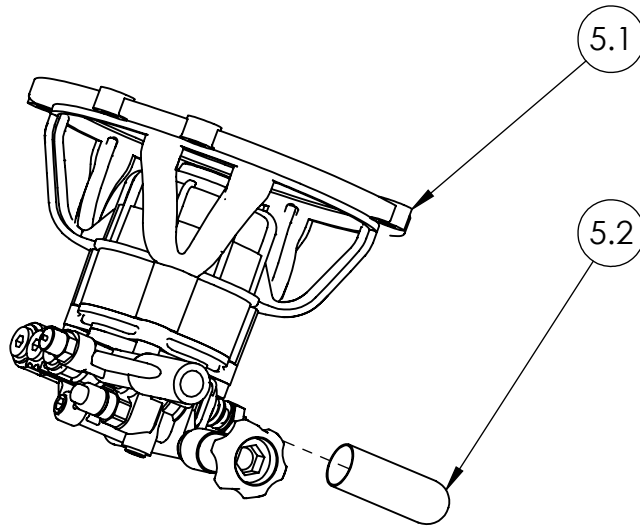

ITEM	PART NO	DESCRIPTION	QTY.
5.1	510014	OEM PUMP, 3000PSI @ 2.4GPM	1
5.2		CAP, UNLOADER COVER	1
5.3		BOLT, FLANGE 5/16-18	3
5.4		NUT, WHIZ, 5/16-18	3

*
*

* NOT SHOWN

ITEM	PART NO	DESCRIPTION	QTY.
5.1	7105646	PUMP, VERTICAL 2400PSI @ 2.0GPM	1
5.2		CAP, BLACK VINYL	1
5.3		EXTENSION, INLET	1
5.4		EXTENSION, OUTLET	1
5.5		BOLT, FLAGE 5/16-18	1
5.6		NUT, WHIZ, 5/16-18	1

*
*

* NOT SHOWN

PUMP 7105575 NOT SHOWN IN MODEL VIEW

SIZE A	DWG. NO. 60601-S	REV. B
SCALE: N/A	ECN# DC13-0143	SHEET 3 OF 14