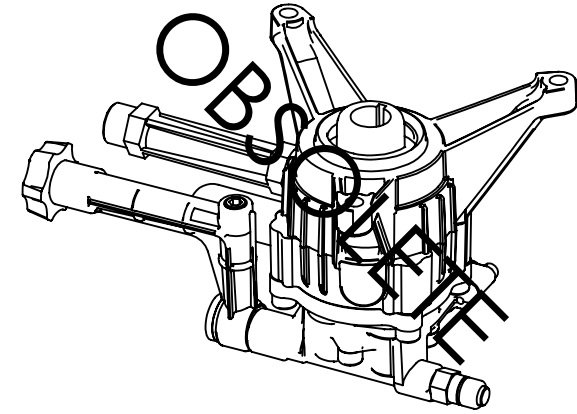

SIZE	DWG. NO.	REV.
<b>A</b>	<b>60601-S</b>	<b>B</b>
SCALE: N/A	ECN# DC13-0143	SHEET 1 OF 7

SIZE	DWG. NO.	REV.
<b>A</b>	<b>60601-S</b>	<b>A</b>
SCALE: N/A	ECN# DC-0143	SHEET 2 OF 14

PUMP SERVICE ASSEMBLY  
PART NO. 7105466