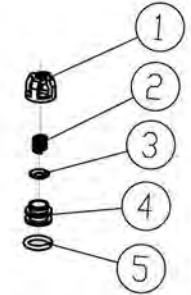

\*  
\*

\* NOT SHOWN

PUMP 7105575 NOT SHOWN IN MODEL VIEW

SIZE <b>A</b>	DWG. NO. 60601-S	REV. <b>B</b>
SCALE: N/A	ECN# DC13-0143	SHEET 3 OF 14

GUN, 3000PSI M22(M) M22(F)  
PART NO. 7104847

LANCE, 16IN QC, M22(M)  
PART NO. 7103550

HOSE, 3100PSI 1/4 X 25' BLACK  
PART NO. 7105238

SOAP HOSE, 1/4 X 51"  
PART NO. 7101682

ECN# DC13-0085

<b>FNA-GROUP</b>			
<small>1265 INDUSTRIAL STREET, DECATUR, AR 72722</small>			
TITLE:		<b>OEM PUMP</b>	
		3000PSI @2.4GPM VERTICAL WITH POWER BOOST	
SIZE	DWC. NO.	REV	
<b>C</b>	<b>510003</b>	<b>A</b>	
WEIGHT:		SCALE: 1:1	SHEET: 1 OF 3

12 PART NO. 7105741

OIL SEAL KIT		
ITEM	QTY	DESCRIPTION
1	3	SEAL, OIL

14 PART NO. 7106627

WATER SEAL KIT		
ITEM	QTY	DESCRIPTION
1	3	HIGH PRESSURE SEAL
2	3	BACK RING
3	3	O-RING
4	3	LOW PRESSURE SEAL

16 PART NO. 7104223