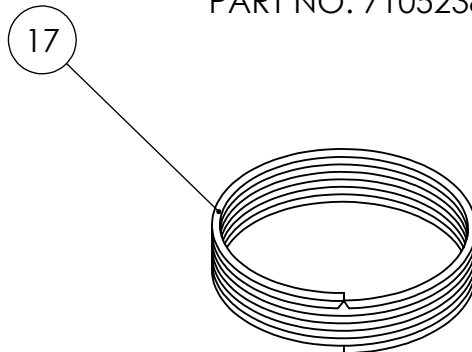

\*  
\*

\* NOT SHOWN

PUMP 7105575 NOT SHOWN IN MODEL VIEW

SIZE <b>A</b>	DWG. NO. 60601-S	REV. <b>B</b>
SCALE: N/A	ECN# DC13-0143	SHEET 3 OF 14

GUN, 3000PSI M22(M) M22(F)  
PART NO. 7104847

LANCE, 16IN QC, M22(M)  
PART NO. 7103550

HOSE, 3100PSI 1/4 X 25' BLACK  
PART NO. 7105238

SOAP HOSE, 1/4 X 51"  
PART NO. 7101682

ECN# DC13-0085

<b>FNA-GROUP</b>			
<small>1265 INDUSTRIAL STREET, DECATUR, AR 72722</small>			
TITLE:		<b>OEM PUMP</b>	
		3000PSI @2.4GPM VERTICAL WITH POWER BOOST	
SIZE	DWC. NO.	REV	
<b>C</b>	<b>510003</b>	<b>A</b>	
WEIGHT:		SCALE: 1:1	SHEET: 1 OF 3