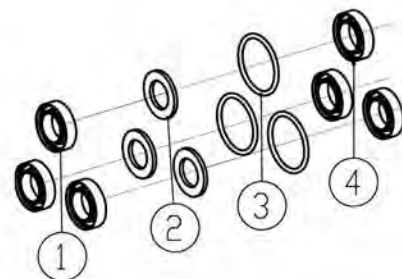

OIL SEAL KIT		
ITEM	QTY	DESCRIPTION
1	3	SEAL, OIL

14 PART NO. 7106627

WATER SEAL KIT		
ITEM	QTY	DESCRIPTION
1	3	HIGH PRESSURE SEAL
2	3	BACK RING
3	3	O-RING
4	3	LOW PRESSURE SEAL