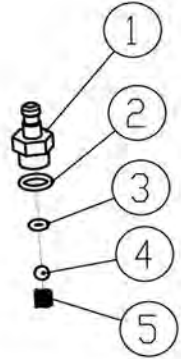

HOSE, 3100PSI 1/4 X 25' BLACK  
PART NO. 7105238

SOAP HOSE, 1/4 X 51"  
PART NO. 7101682

ECN# DC13-0085

<b>FNA-GROUP</b>			
<small>1265 INDUSTRIAL STREET, DECATUR, AR 72722</small>			
TITLE:		<b>OEM PUMP</b>	
		3000PSI @2.4GPM VERTICAL WITH POWER BOOST	
SIZE	DWC. NO.	REV	
<b>C</b>	<b>510003</b>	<b>A</b>	
WEIGHT:		SCALE: 1:1	SHEET: 1 OF 3

12 PART NO. 7105741

OIL SEAL KIT		
ITEM	QTY	DESCRIPTION
1	3	SEAL, OIL

14 PART NO. 7106627

WATER SEAL KIT		
ITEM	QTY	DESCRIPTION
1	3	HIGH PRESSURE SEAL
2	3	BACK RING
3	3	O-RING
4	3	LOW PRESSURE SEAL

16 PART NO. 7104223

VALVE KIT		
ITEM	QTY	DESCRIPTION
1	6	VALVE CASE
2	6	SPRING
3	6	VALVE PLATE
4	6	VALVE SEAT
5	6	O-RING

18 PART NO. 7106628

BOOST VALVE KIT		
ITEM	QTY	DESCRIPTION
1	1	VALVE CASE
2	1	VALVE SPRING
3	1	VALVE POLE
4	1	VALVE PLATE
5	1	O-RING

25 PART NO. 7104228

SOAP INJECTOR KIT		
ITEM	QTY	DESCRIPTION
1	1	HOSE BARB
2	1	O-RING
3	1	O-RING
4	1	STEEL BALL
5	1	SPRING

33 PART NO. 7106630

VENTURI TUBE KIT		
ITEM	QTY	DESCRIPTION
1	1	O-RING
2	1	CHECK VALVE CORE
3	1	CHECK VALVE SPRING
4	1	NOZZLE
5	1	O-RING
6	1	VENTURI TUBE
7	1	O-RING