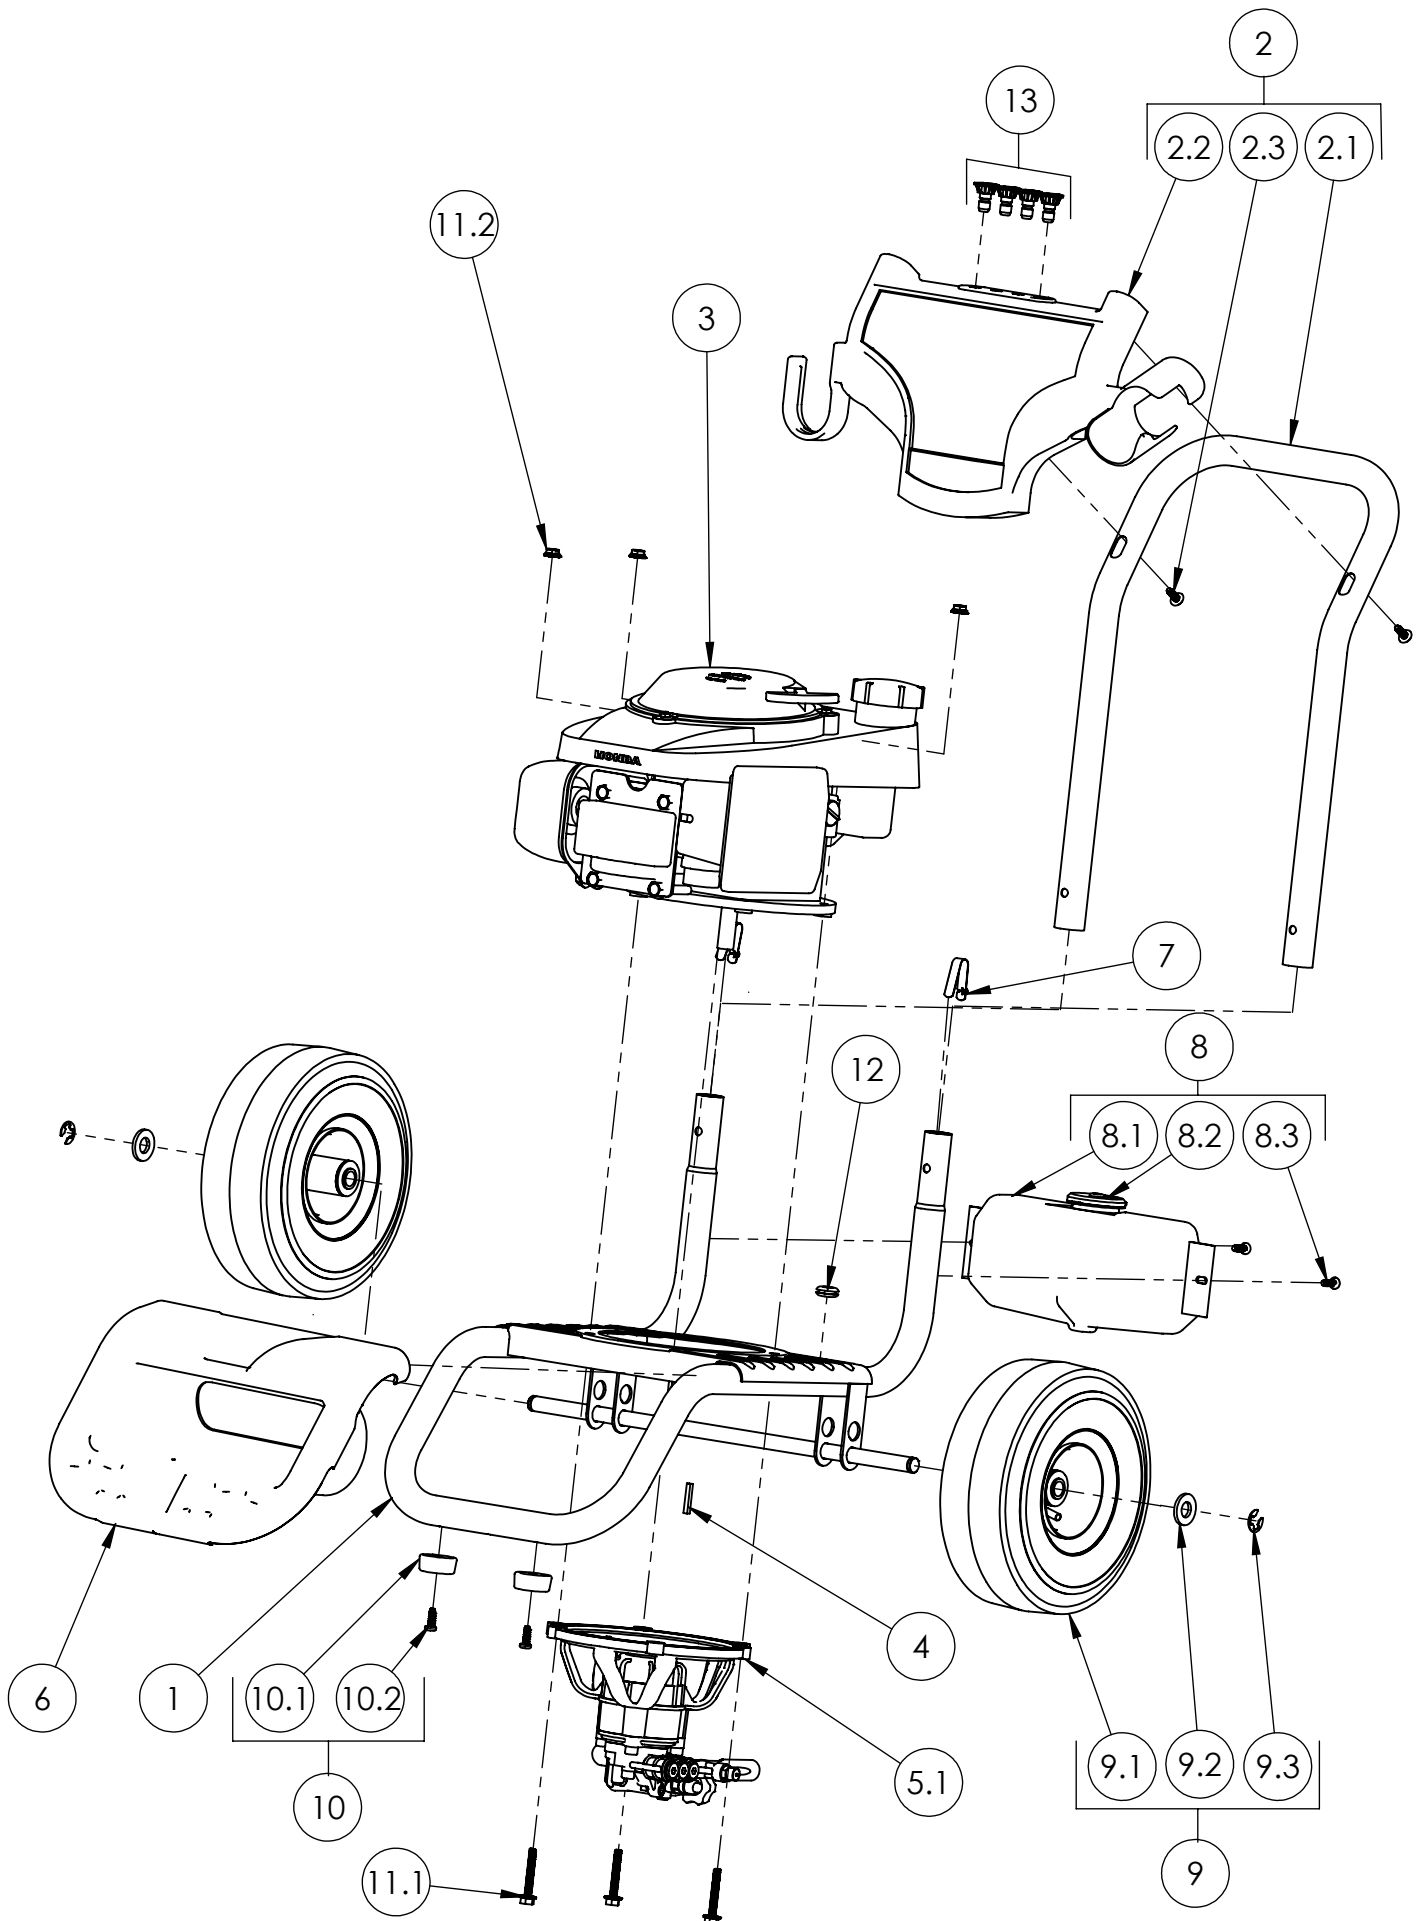

SIZE	DWG. NO.	REV.
<b>A</b>	<b>60601-S</b>	<b>B</b>
SCALE: N/A	ECN# DC13-0143	SHEET 1 OF 7

SIZE	DWG. NO.	REV.
<b>A</b>	<b>60601-S</b>	<b>A</b>
SCALE: N/A	ECN# DC-0143	SHEET 2 OF 14

PUMP SERVICE ASSEMBLY  
PART NO. 7105466

PUMP SERVICE ASSEMBLY  
PART NO. 7106905

ITEM	PART NO	DESCRIPTION	QTY.
5.1	510014	OEM PUMP, 3000PSI @ 2.4GPM	1
5.2		CAP, UNLOADER COVER	1
5.3		BOLT, FLANGE 5/16-18	3
5.4		NUT, WHIZ, 5/16-18	3

\*  
\*

\* NOT SHOWN

25 PART NO. 7104228

SOAP INJECTOR KIT		
ITEM	QTY	DESCRIPTION
1	1	HOSE BARB
2	1	O-RING
3	1	O-RING
4	1	STEEL BALL
5	1	SPRING

33 PART NO. 7106630

VENTURI TUBE KIT		
ITEM	QTY	DESCRIPTION
1	1	O-RING
2	1	CHECK VALVE CORE
3	1	CHECK VALVE SPRING
4	1	NOZZLE
5	1	O-RING
6	1	VENTURI TUBE
7	1	O-RING