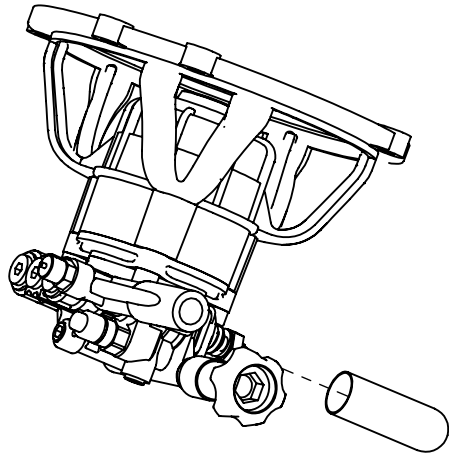

SIZE	DWG. NO.	REV.
<b>A</b>	<b>60601-S</b>	<b>B</b>
SCALE: N/A	ECN# DC13-0143	SHEET 1 OF 7

SIZE	DWG. NO.	REV.
<b>A</b>	<b>60601-S</b>	<b>A</b>
SCALE: N/A	ECN# DC-0143	SHEET 2 OF 14

PUMP SERVICE ASSEMBLY  
PART NO. 7105466